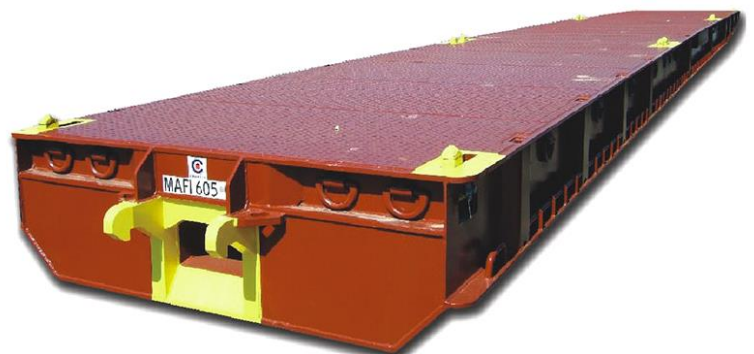

Mainports in Europe are Le Havre, Sete, Marseille, Genoa and Palma de Mallorca

20 and 40ft flatracks
able load upto 47tons

Mafis able load upto
120 tons weight

Email: info@conteca.fr

www.conteca.fr